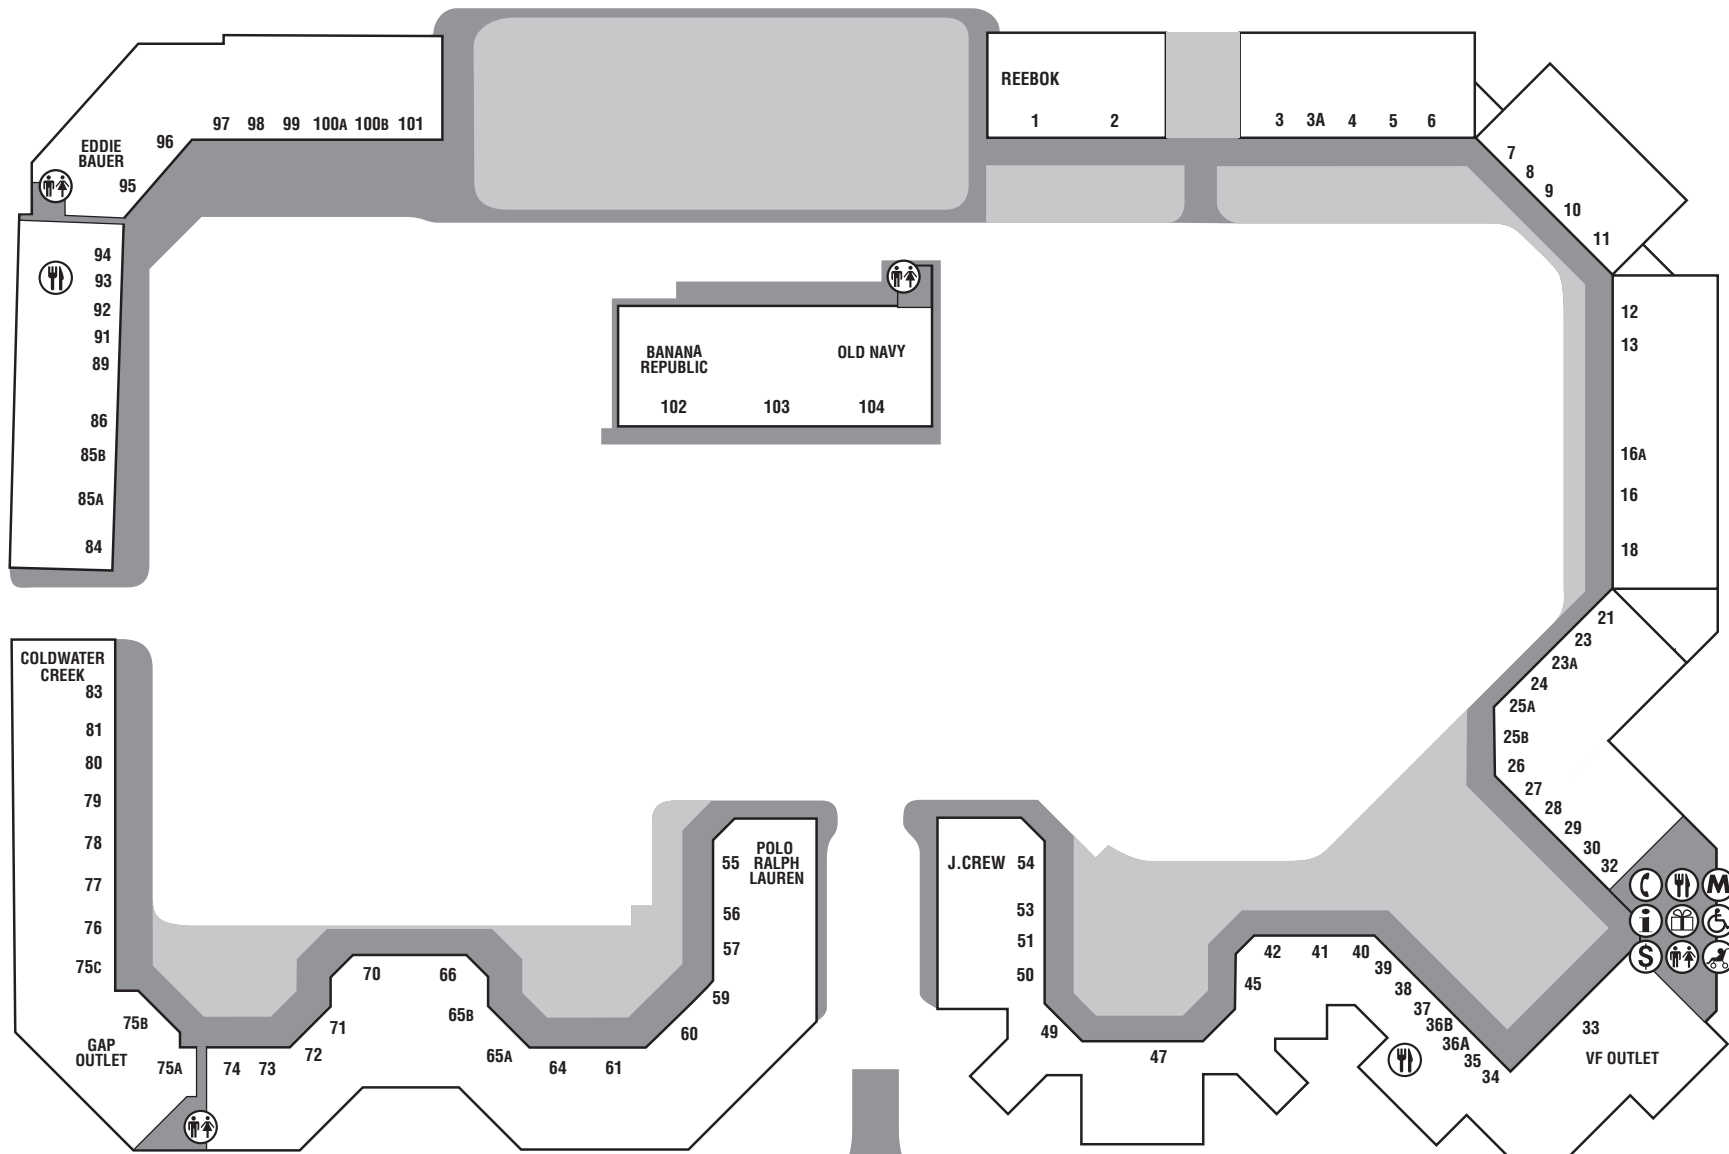

WATERLOO PREMIUM OUTLETS®

← Exit 42

INTERSTATE 90

Exit 41 →

ROUTE 318