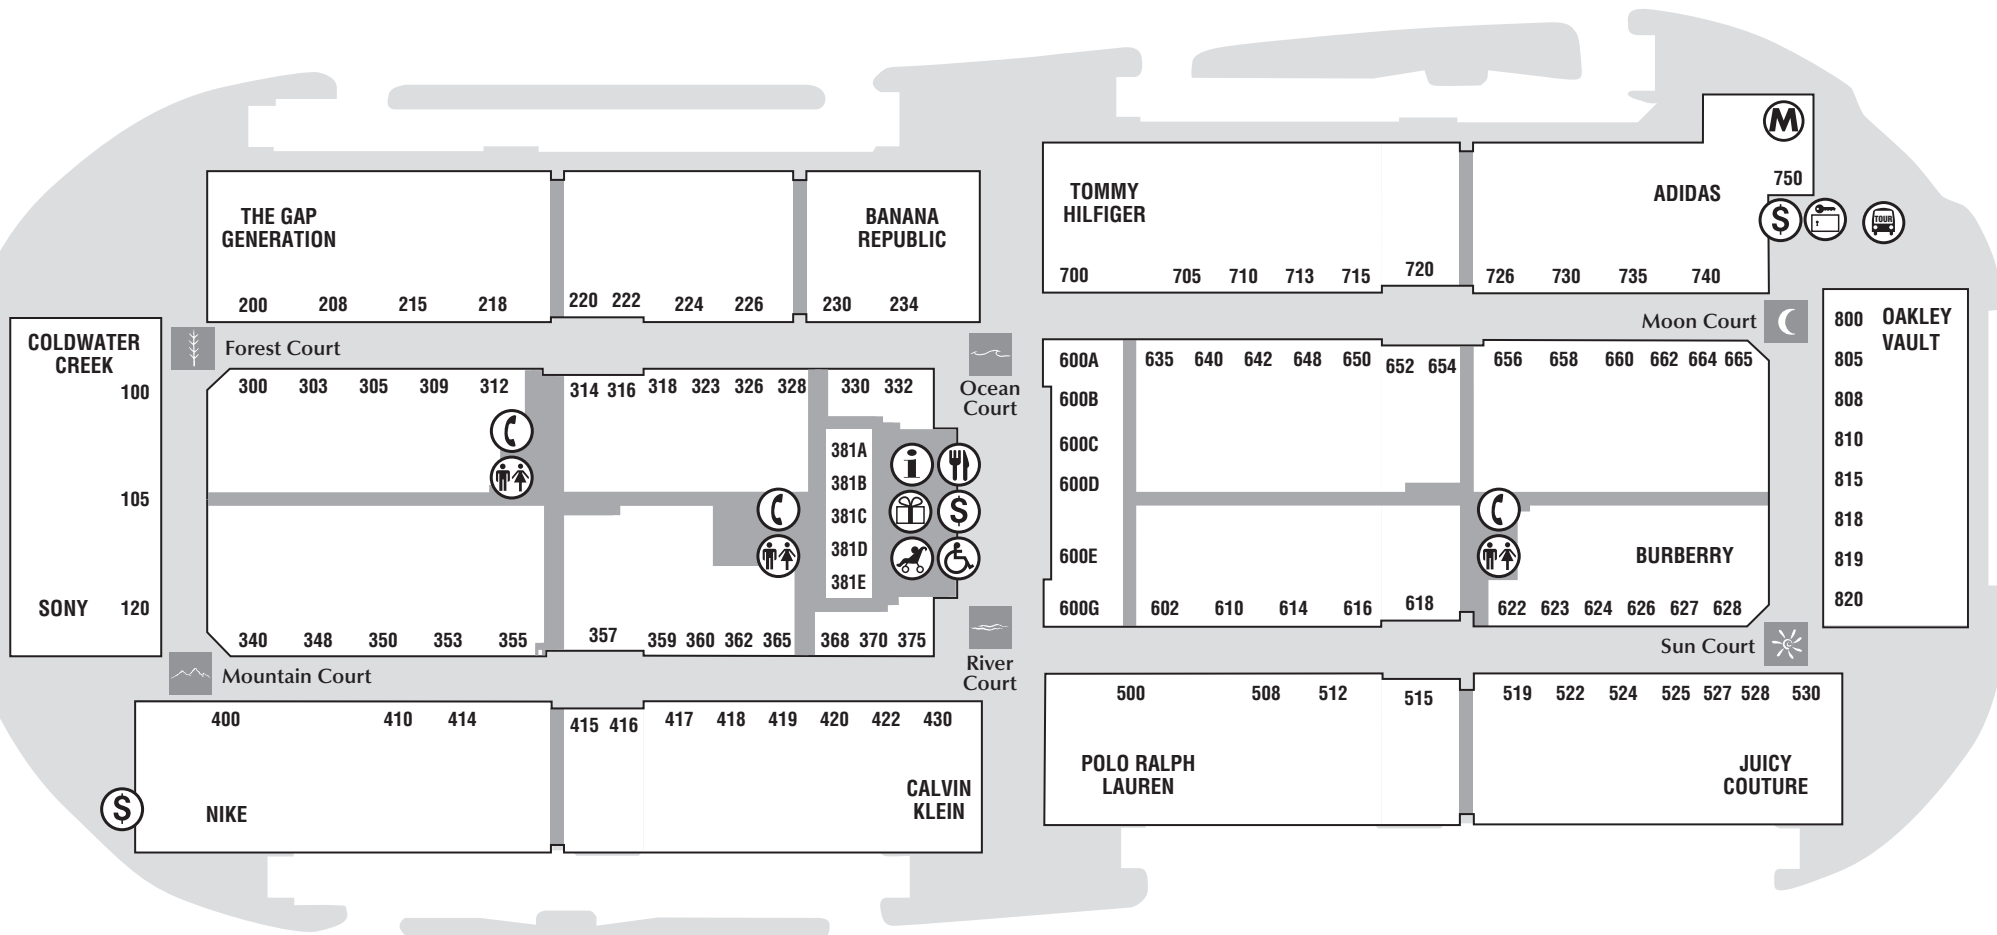

SEATTLE PREMIUM OUTLETS®

← Seattle INTERSTATE 5 Vancouver, BC →